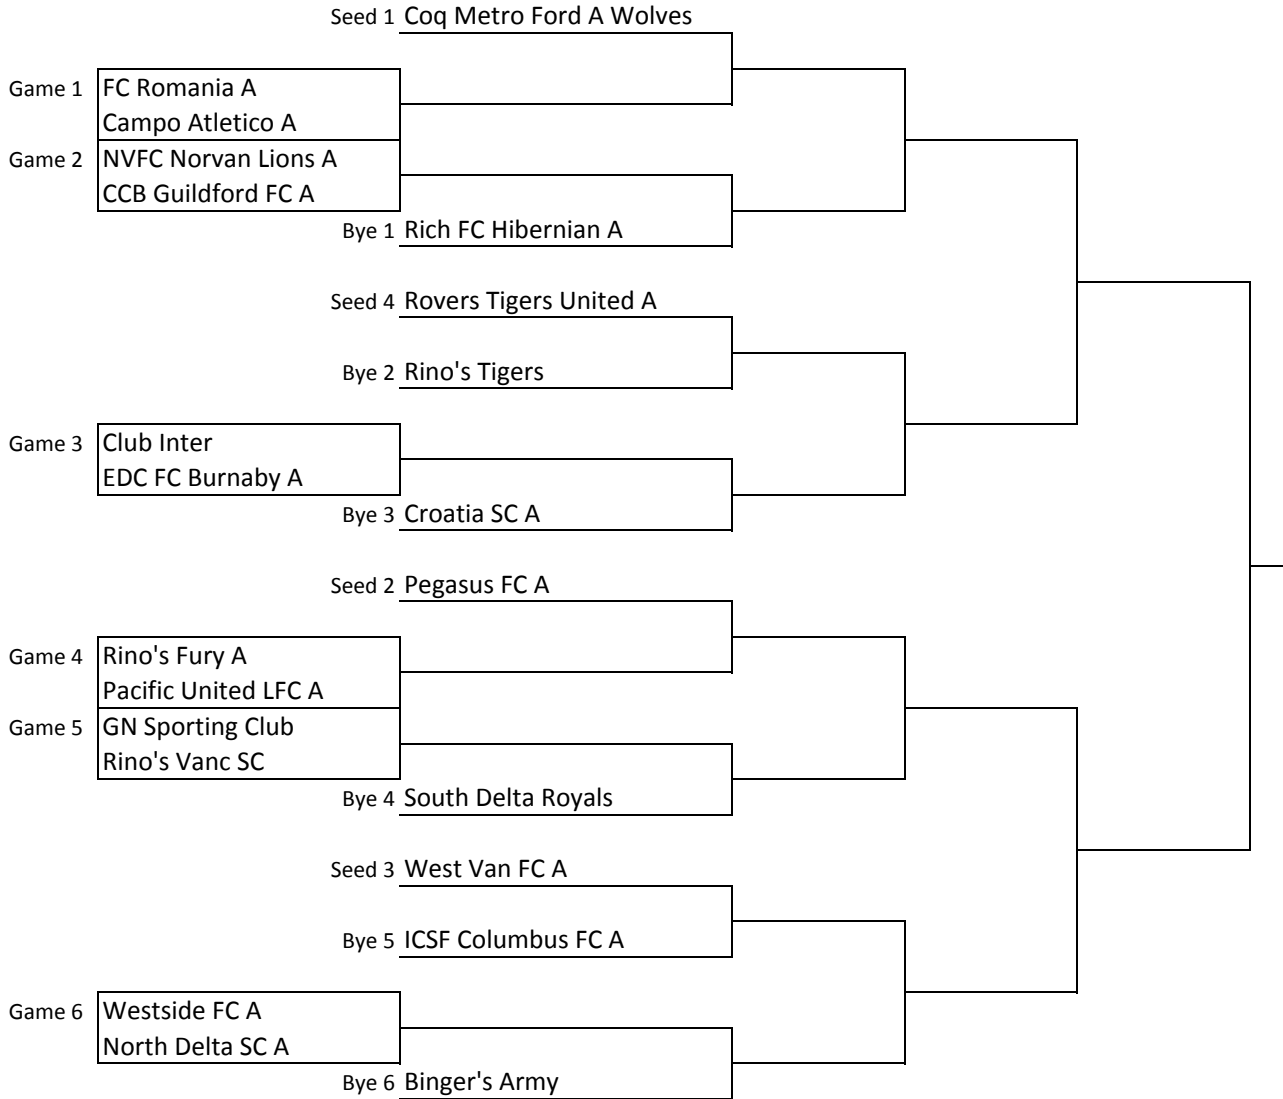

2016-17 VMSL Imperial Cup

Preliminary	R16	Quarters	Semis	Final
Feb 3/4/5	Feb 10/11/12	Feb 24/25/26	Mar 10/11/12	April 1st
Home field	Home field	Home field	TBA	[Town Ctr]
Home times	Home times	Home times	TBA	3:00 PM

Home teams are shown above the away team

Referee fees are shared between the teams for all cup games

Home teams responsible to help coordinate scheduling and fund field fees

Scheduling involves endeavouring to secure a two and half hour slot to accommodate extra time