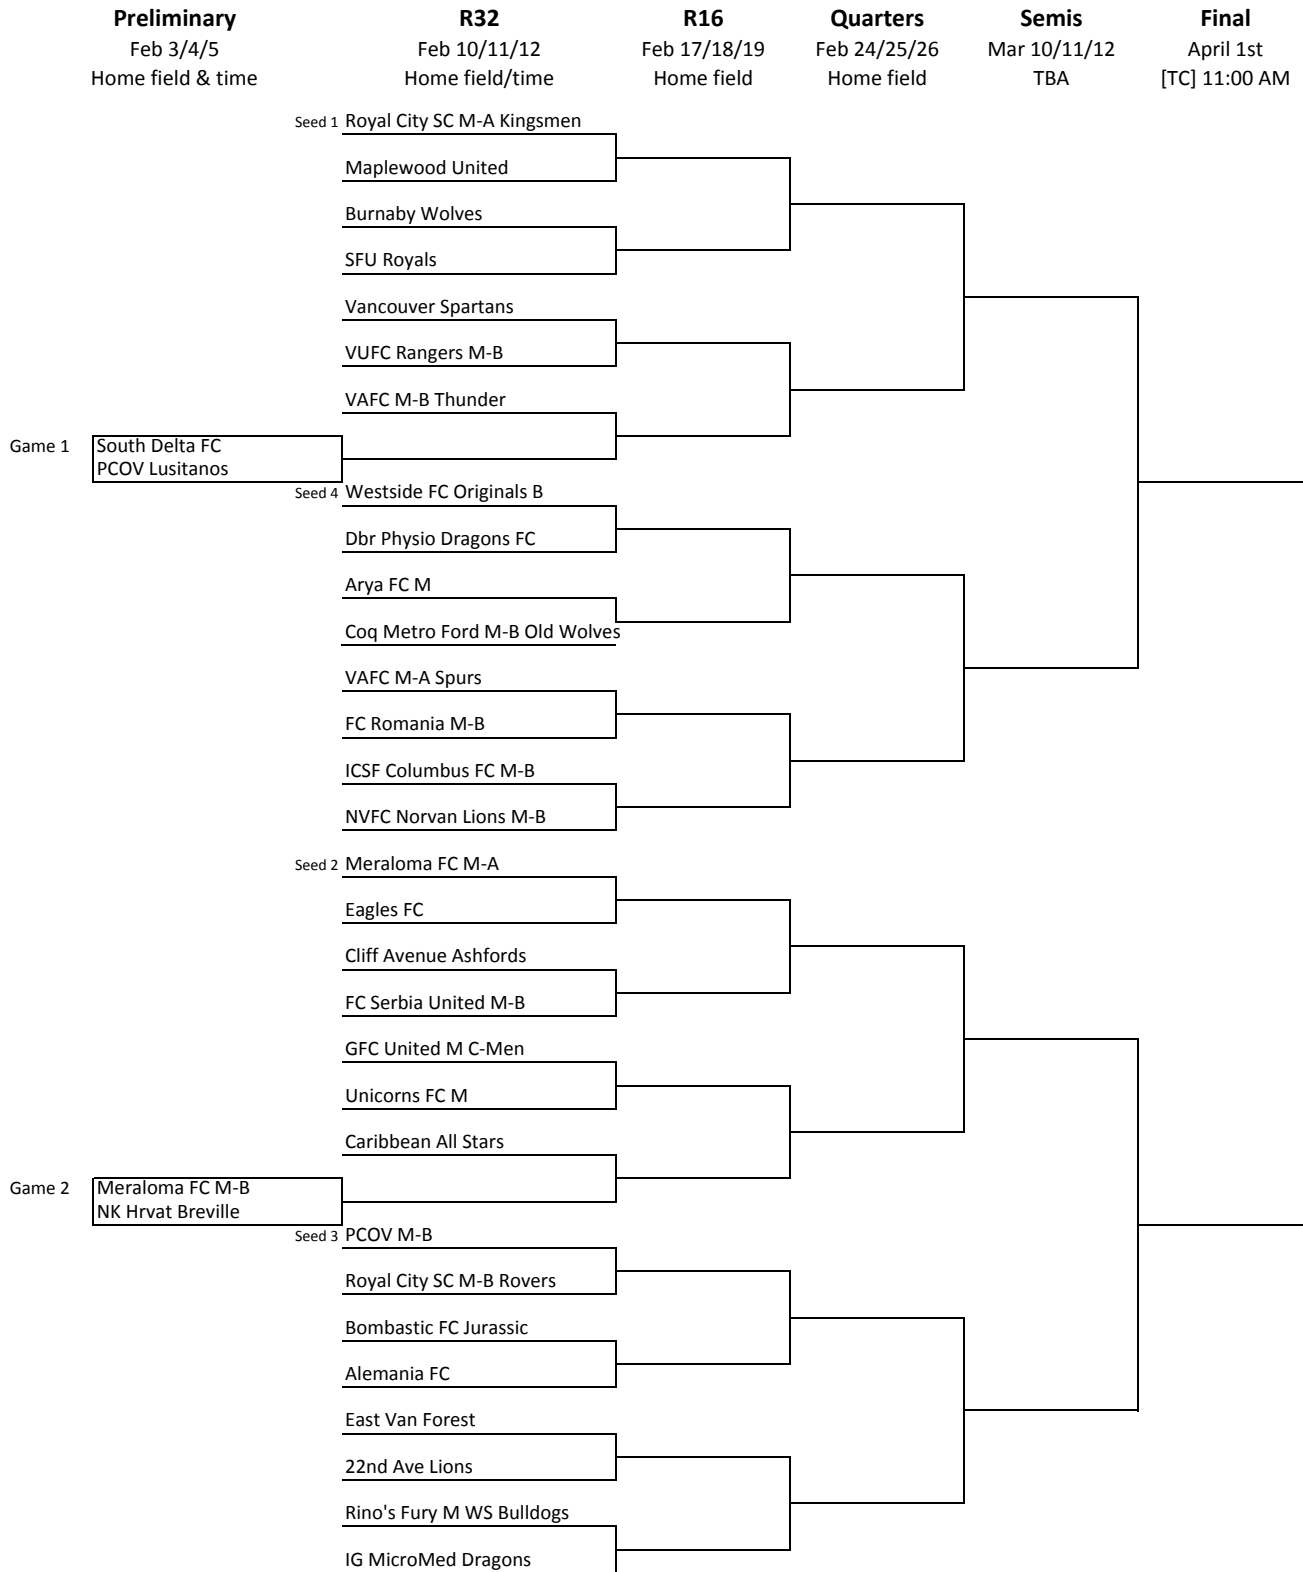

2016-17 VMSL Masters B Cup

Home teams are shown above the away team

Referee fees are shared between the teams for all cup games

Home teams responsible to help coordinate scheduling and fund field fees

There will be no extra time periods until the Semifinals. Tied games go straight to PKs.