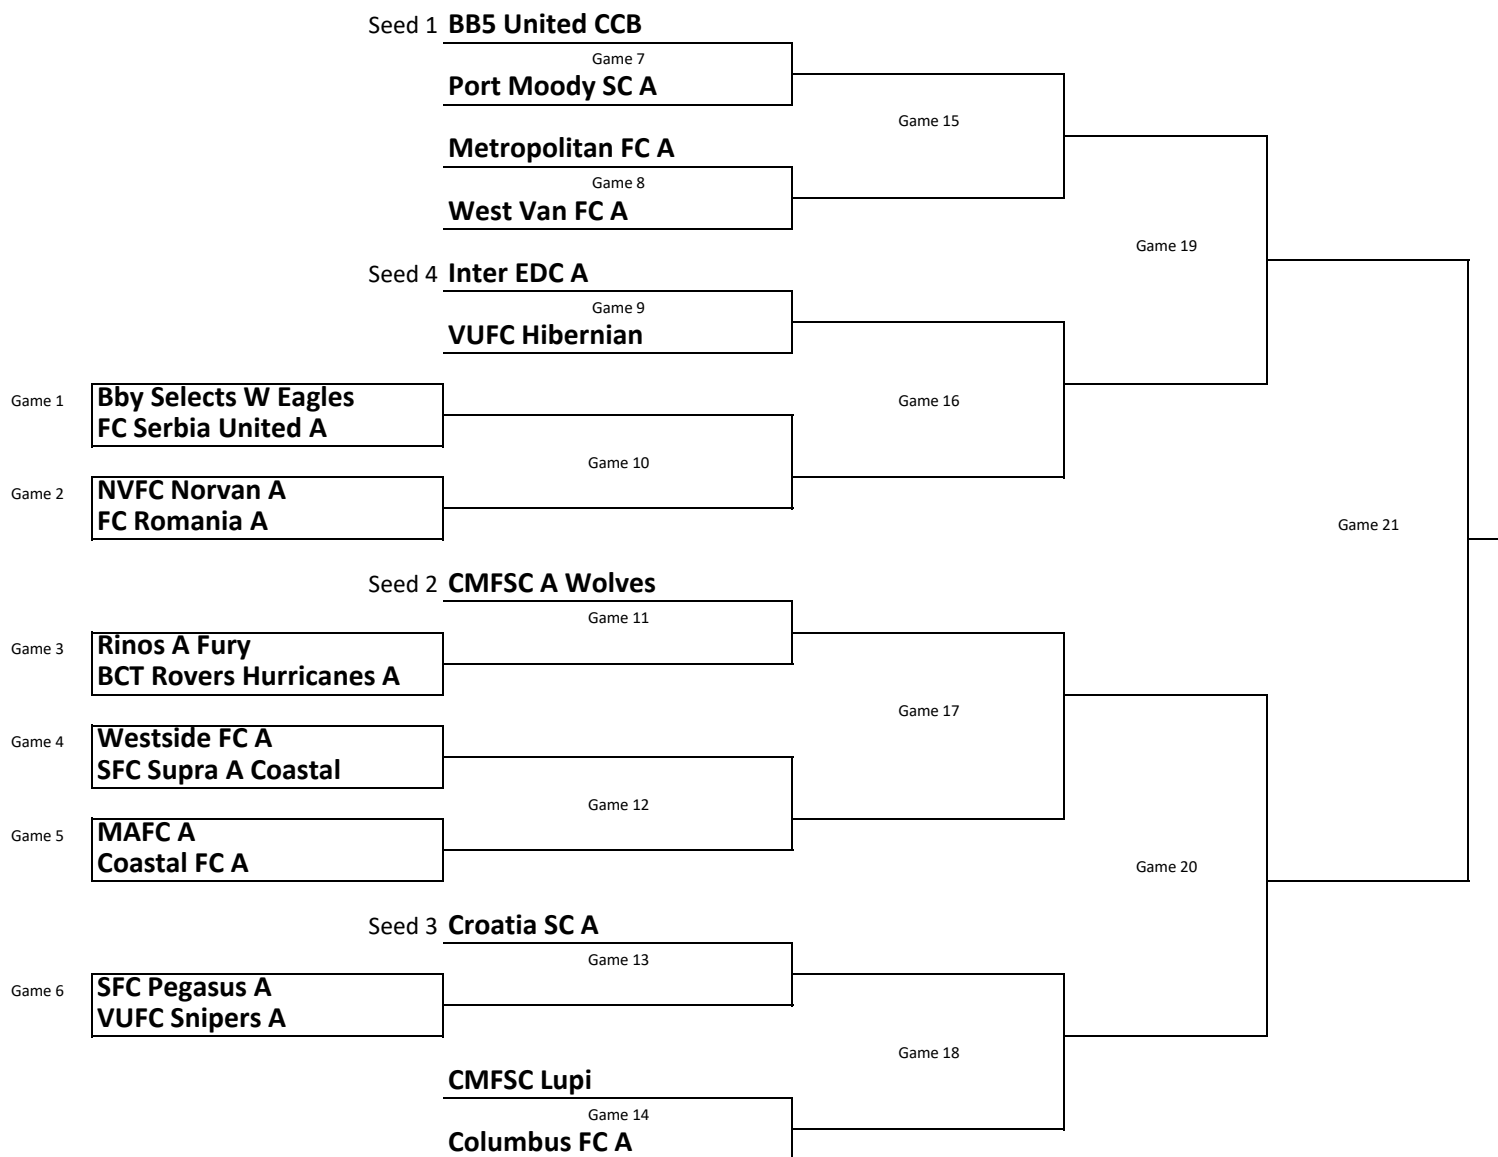

2023 VMSL Imperial Cup

Preliminary Round

Feb 3/4/5
Home fields
Home times

R16

Feb 17/18/19
Home fields
Home times

Quarters

Mar 3/4/5
Home fields
Home times

Semis

Sat Mar 11
BLW
TBD

Final

Sun Mar 26
Empire
3:30pm

Home teams are shown above the away team

Ref fees at premier rates shared between the teams through Semifinals. Refs in final VMSL funded

Home teams responsible to help coordinate scheduling and fund field fees through the Quarterfinals

Semifinals are at a neutral venue (BLW) with shared field fees. Fields in final VMSL funded

Scheduling involves endeavouring to secure a two and half hour slot to accommodate extra time

All Imperial Cup games go to extra time and not straight to PKs (national championship path)

Neither the CAT system nor the ICP system are in effect during cup play

Youth players, on permit, are allowed to participate in any VMSL Cup but are "cup-tied" to one VMSL team

All team officials must be checked in with a digital ID card (including headshot) to be in the technical area