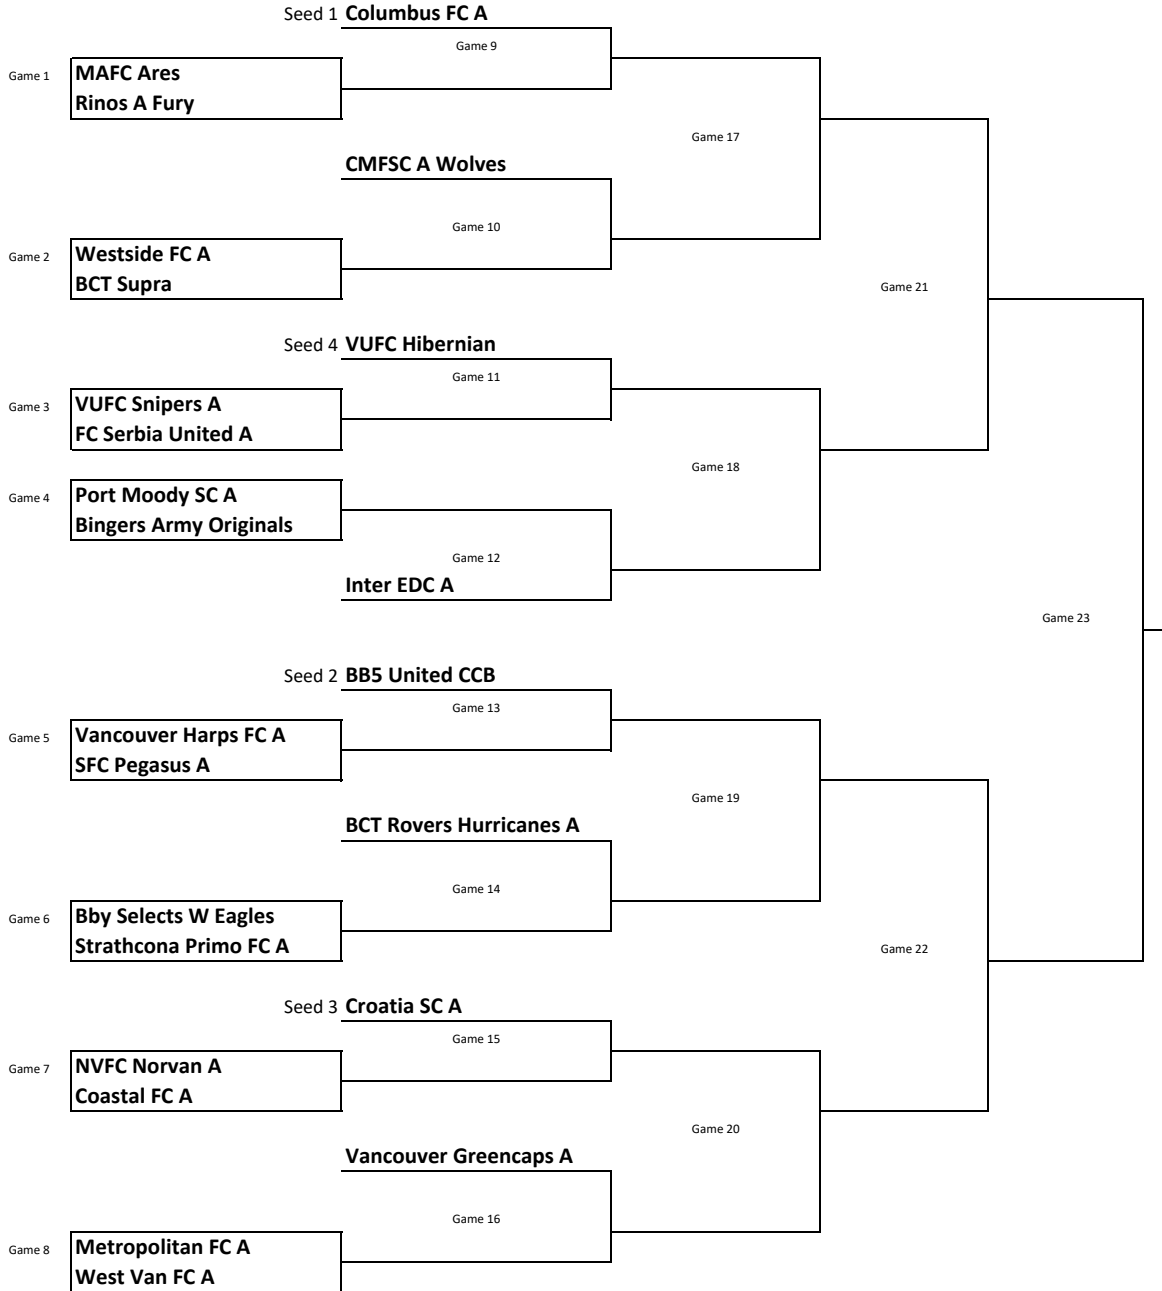

2024 VMSL Imperial Cup

Preliminary Round

Feb 2/3/4
Home fields
Home times

R16

Feb 16/17/18
Home fields
Home times

Quarters

Mar 1/2/3
Home fields
Home times

Semis

Sat Mar 9
Empire
1:30pm/4:30pm

Final

Sat Mar 23
BLW 2
4pm

Home teams are shown above the away team

Referee fees are shared between the teams for all cup games. Refs in final VMSL funded

Home teams responsible to help coordinate scheduling and fund field fees. Fields in final VMSL funded

Semifinals are at a neutral venue with shared field fees and shared field set up (one net, two flags)

Team sourcing their own field permits need to secure a two and half hour slot to accommodate extra time

All Imperial Cup games go to extra time and not straight to PKs

Neither the CAT system nor the ICP system are in effect during cup play

All team officials must be checked in with a digital ID card (including headshot) to be in the technical area