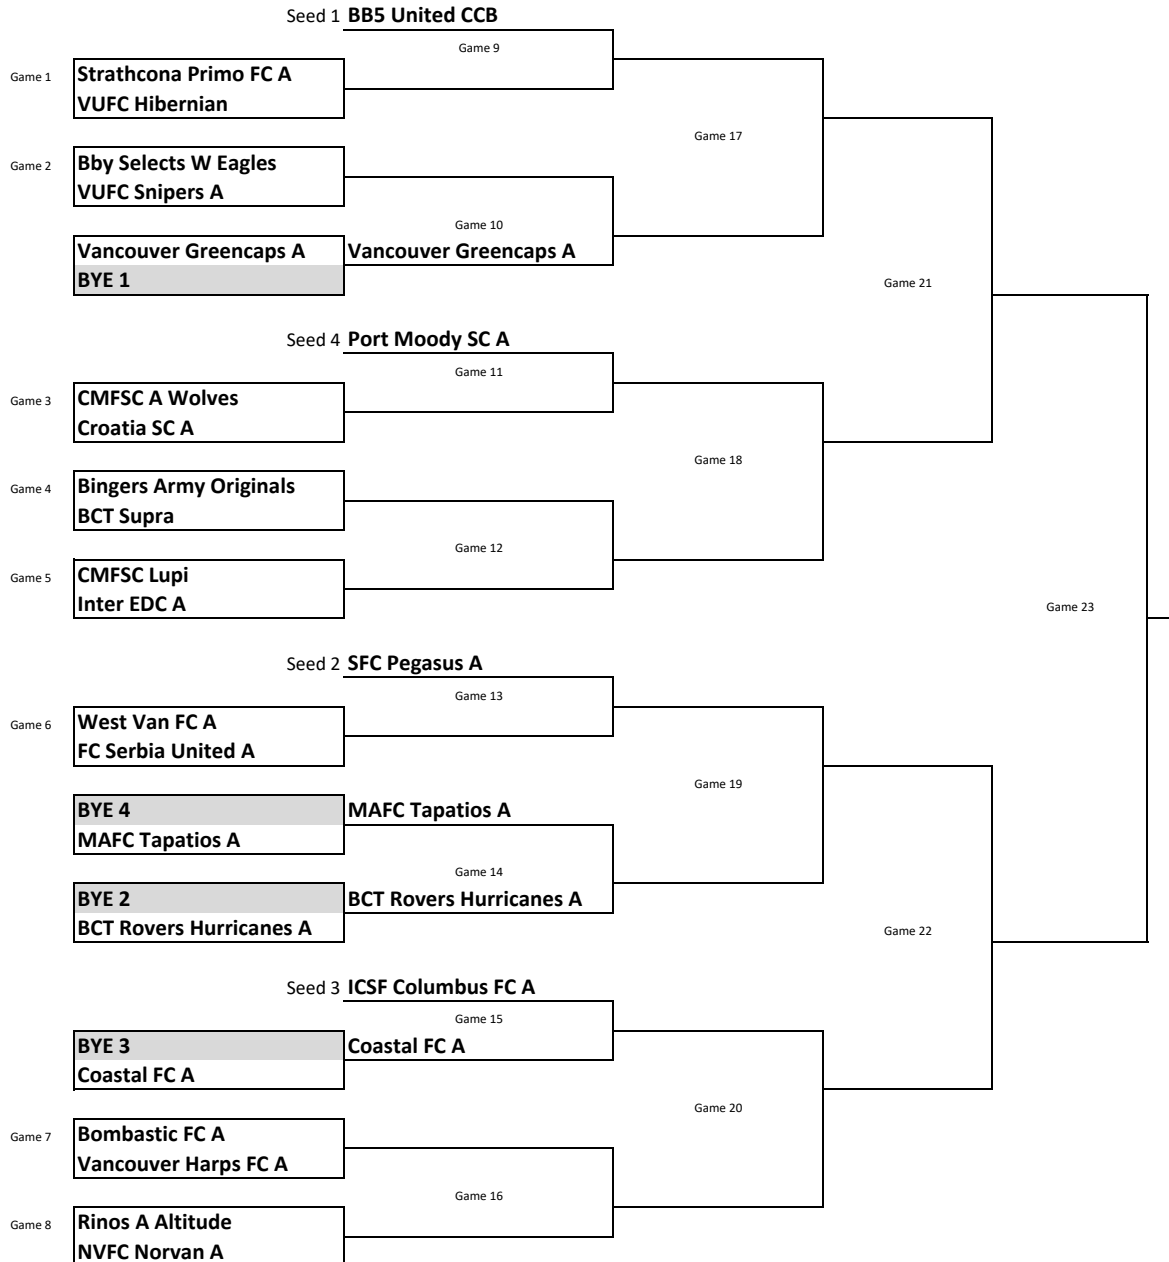

2025 VMSL Imperial Cup

Preliminary Round

Jan 31 / Feb 1-2
Home fields
Home times

R16

Feb 14-15-16
Home fields
Home times

Quarters

Feb 28 / Mar 1-2
Home fields
Home times

Semis

Sat Mar 15
BLW 2
3:45pm/6:15pm

Final

Sat Mar 29
BLW 2
4:30pm

Home teams are shown above the away team

Referee fees are shared between the teams for all cup games. Refs in final VMSL funded

Home teams responsible to help coordinate scheduling and fund field fees. Fields in final VMSL funded

Semifinals are at a neutral venue with shared field fees

Scheduling involves endeavouring to secure a two and half hour slot to accommodate extra time

All Imperial Cup games go to extra time and not straight to PKs (national championship path)