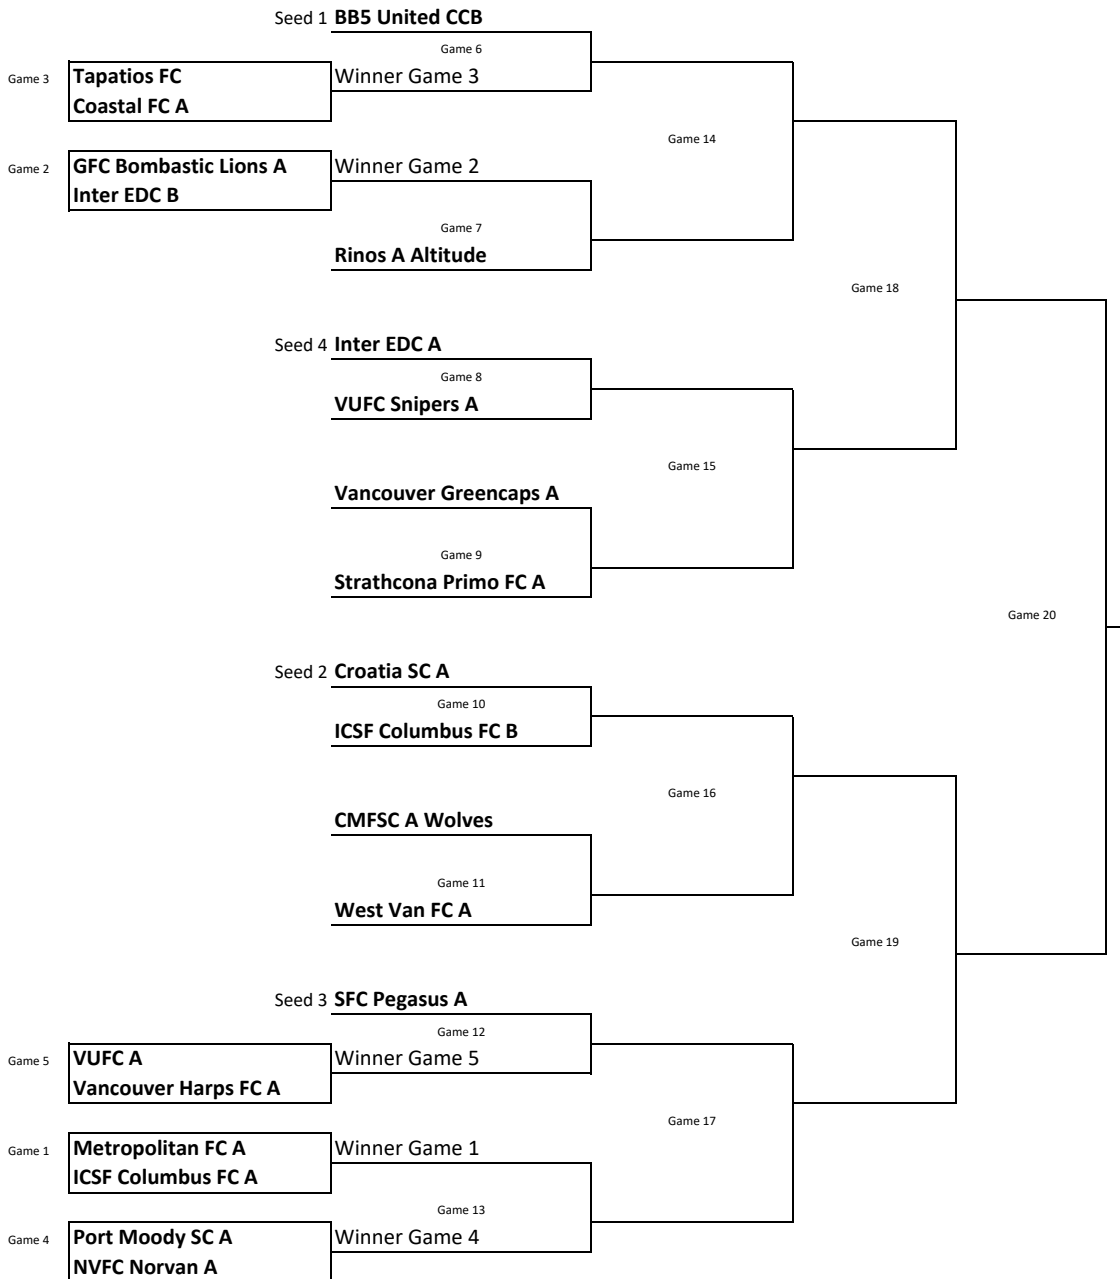

2026 VMSL Imperial Cup

Preliminary Round

Jan 30-31-Feb 1
Home fields
Home times

R16

Feb 13-14-15
Home fields
Home times

Quarters

Feb 27-28-Mar 1
Home fields
Home times

Semis

Sat Mar 14
BLW 2
3:45pm/6:15pm

Final

Sat Mar 28
BLW
TBA

Home teams are shown above the away team

Referee fees are shared between the teams for all cup games. Refs in final VMSL funded

Home teams responsible to help coordinate scheduling and fund field fees. Fields in final VMSL funded

Semifinals are at a neutral venue with shared field fees

Scheduling involves securing a two and half hour slot to accommodate extra time as required

All Imperial Cup games go to extra time and not straight to PKs (national championship path)