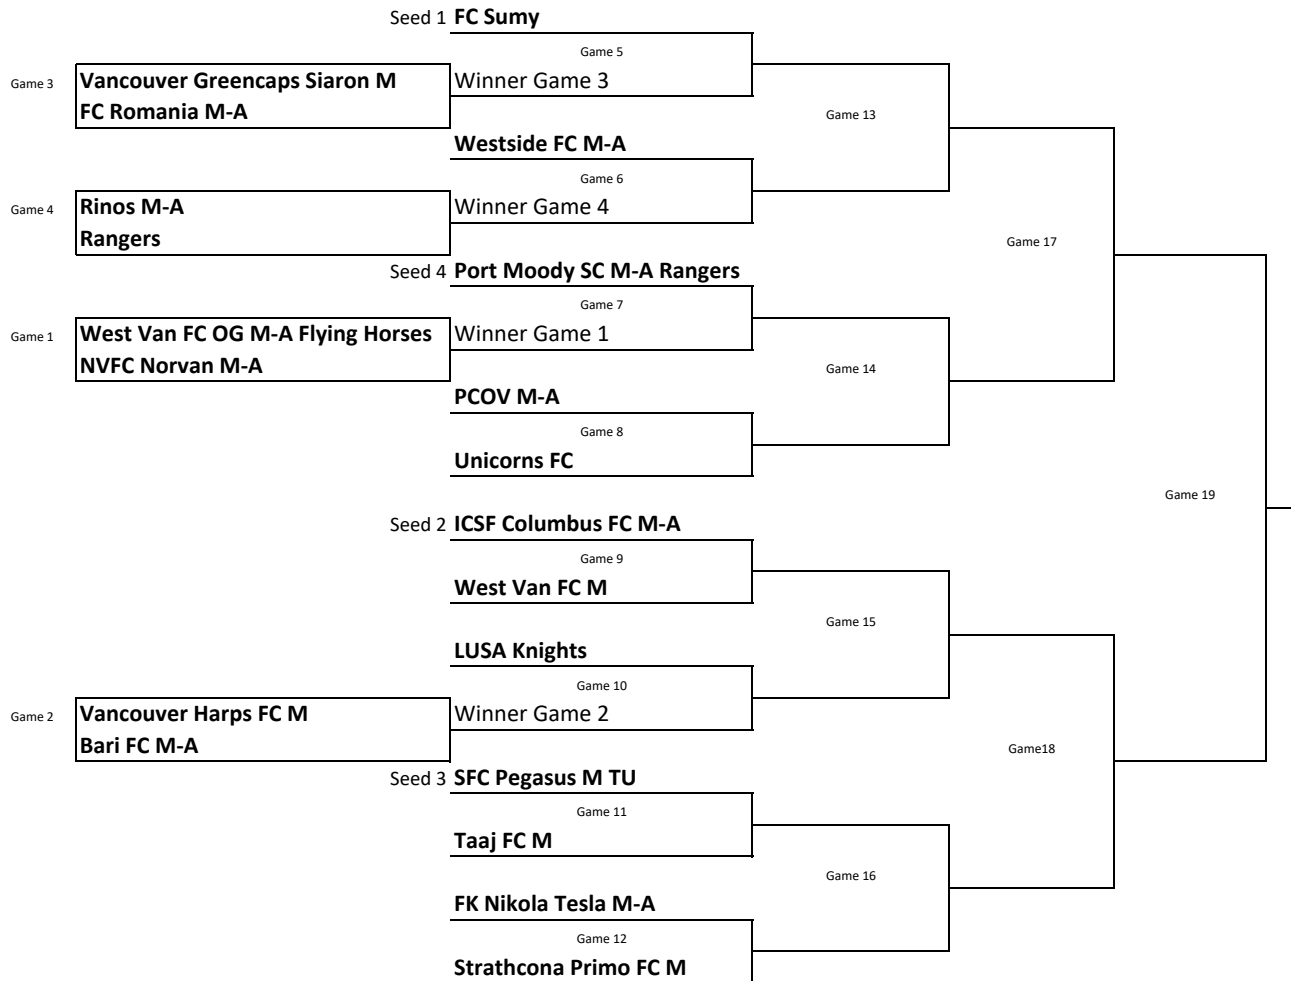

2026 VMSL Masters A Cup

Preliminary Round

Jan 30-31-Feb 1

Home fields
Home times

R16

Feb 6-7-8

Home fields
Home times

Quarters

Feb 20-21-22

Home fields
Home times

Semis

Mar 6-7-8

TBD
TBD

Final

Sat Mar 28

BLW
TBD

Home teams are shown above the away team

Referee fees are shared between the teams for all cup games. Refs in final VMSL funded

Home teams responsible to help coordinate scheduling and fund field fees. Fields in final VMSL funded

Semifinals are at a neutral venue with shared field fees and shared field set up (one net, two flags)

There will be no extra time periods until the Semifinals. Tied games go straight to PKs.

Games must be started promptly to allow for PKs, if required, in a 2 hour game permit